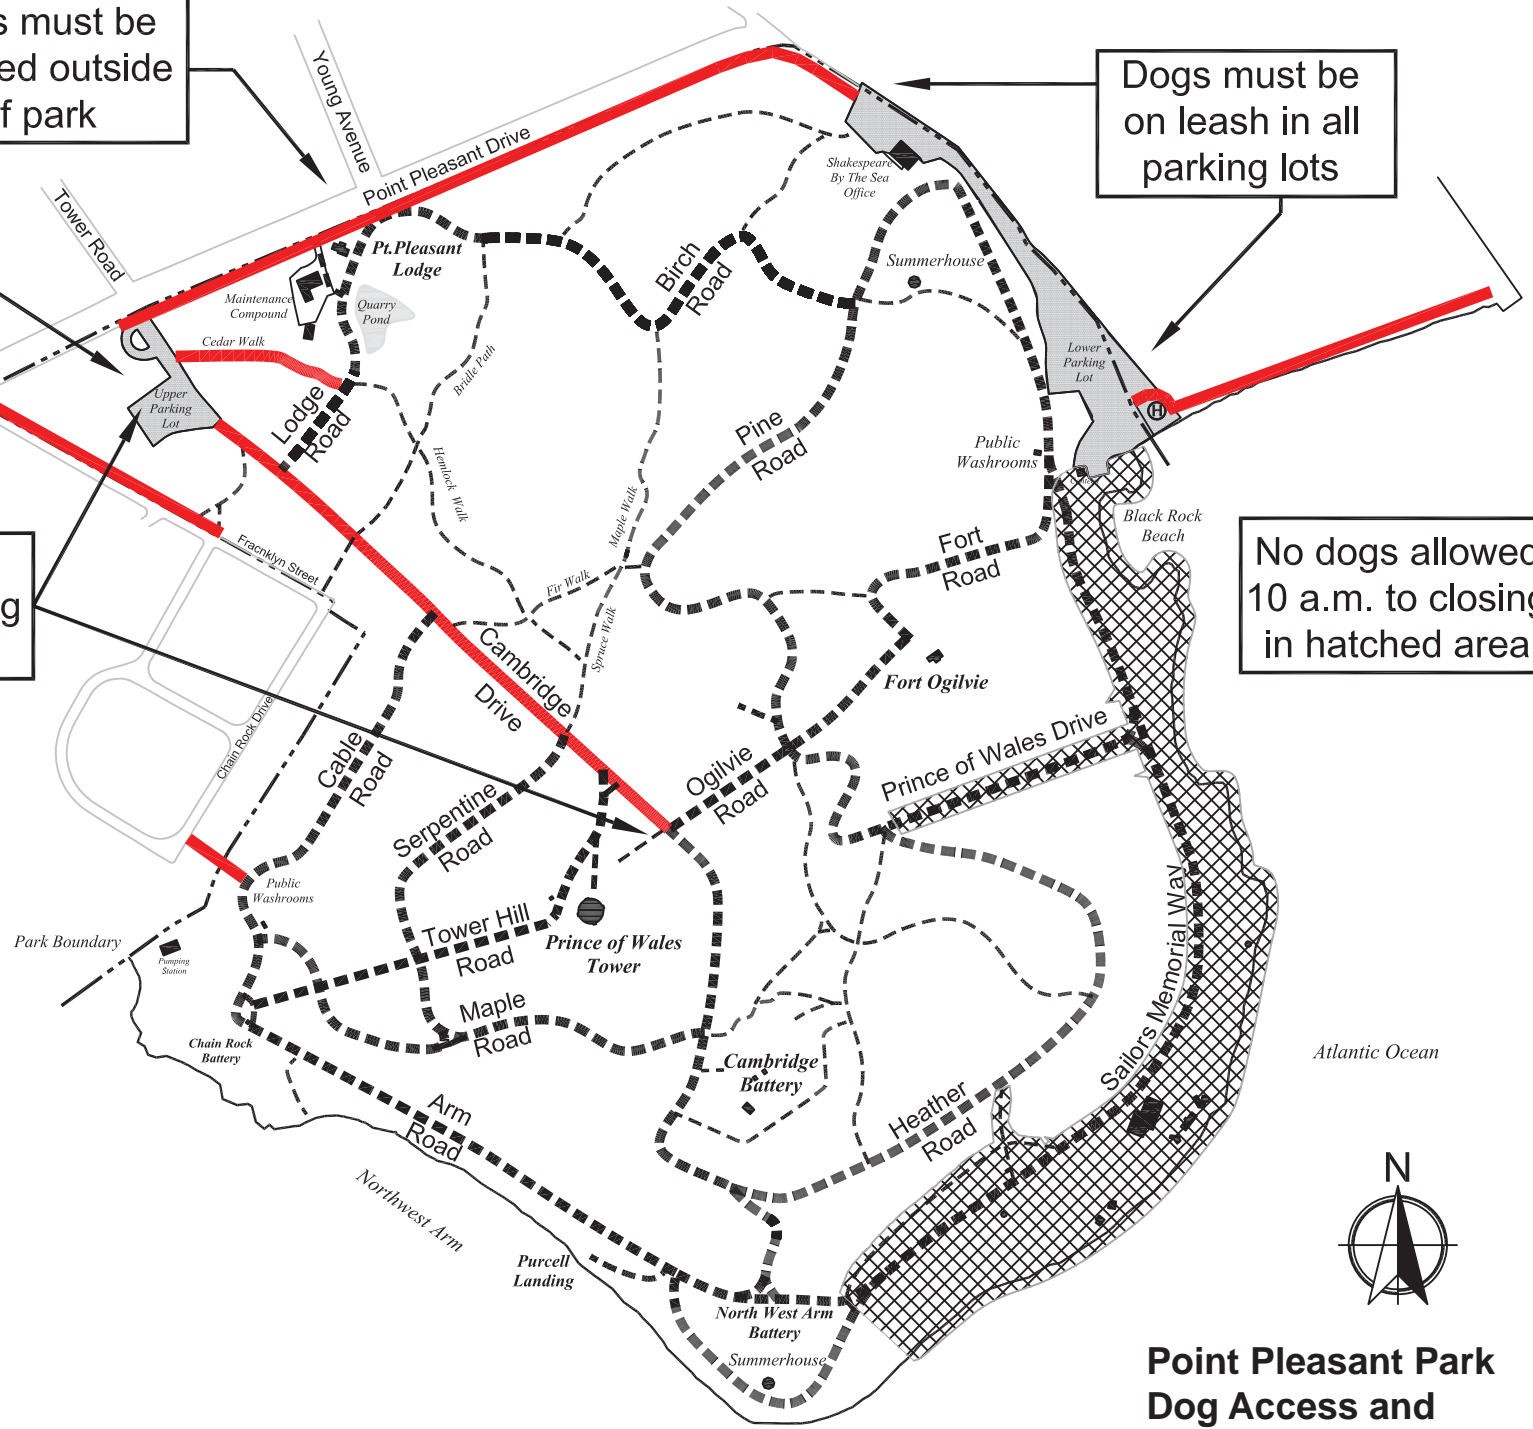

Know Before You Go

- By-law A-300 (the Animal By-law) applies to this park.
- Your dog must be licensed by HRM before using our parks.
- Children walking dogs must be under the supervision of a responsible adult.
- You must have continuous and effective control of your dog.
- Owners are obligated to pick up and properly dispose of their dog's waste.
- Dogs must be leashed in areas indicated.
- Dogs are prohibited on Sailors Memorial Way (Shore Road), and where indicated, from 10 a.m. to closing.
- Dogs MUST be leashed in all parking lots and on Cambridge Road from the Upper Parking Lot to Ogilvie Road.
- Owners will be asked to remove aggressive or excessively noisy dogs.
- Respect your urban forest: please keep your dog on pathways and trails when in the woods.

Point Pleasant Park

Dog Access and Leashing Guide 2010

Dogs must be leashed outside of park

Dogs must be on leash in all parking lots

Dogs must be leashed in all parking lots

Dogs must be leashed from parking lot to Ogilvie Road

No dogs allowed 10 a.m. to closing in hatched area

Legend

-  Dogs leashed at all times
-  Dogs permitted off leash unless otherwise indicated
-  Dogs permitted off leash unless otherwise indicated
-  No dogs allowed 10 a.m. to closing

Atlantic Ocean